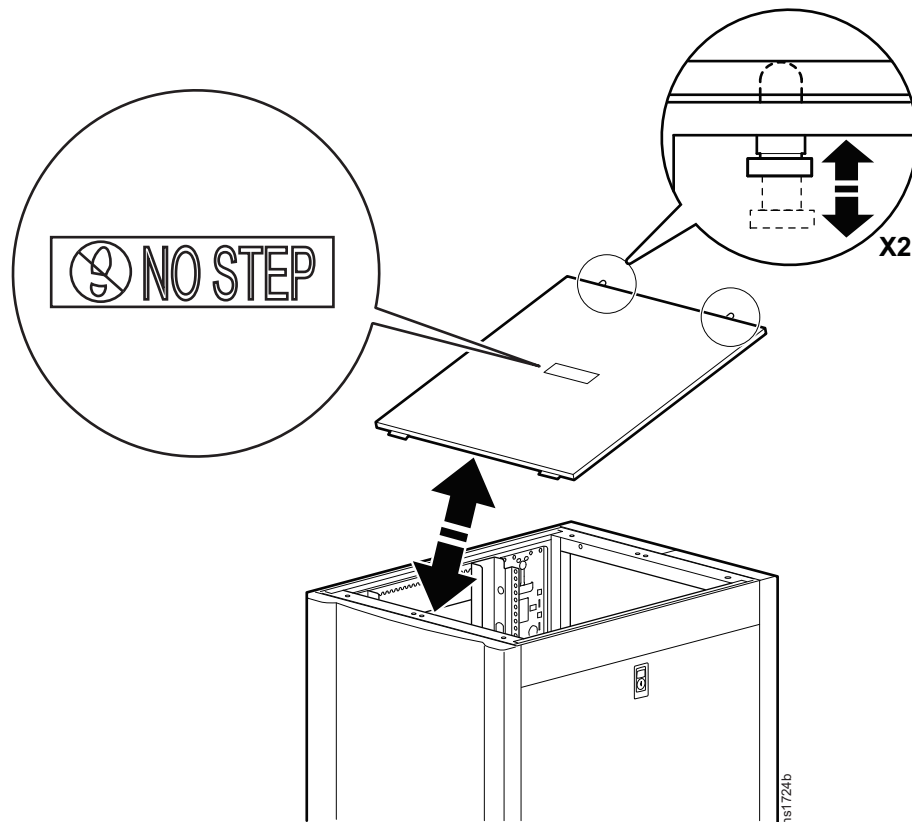

# NetShelter™ SX Deep Roof Installation 1200 mm Cabinet

AR7211, AR7212

Customer support and warranty information is available at [www.schneider-electric.com](http://www.schneider-electric.com).

© 2014 Schneider Electric. All Rights Reserved. Schneider Electric and NetShelter are trademarks owned by Schneider Electric Industries SAS or its affiliated companies.