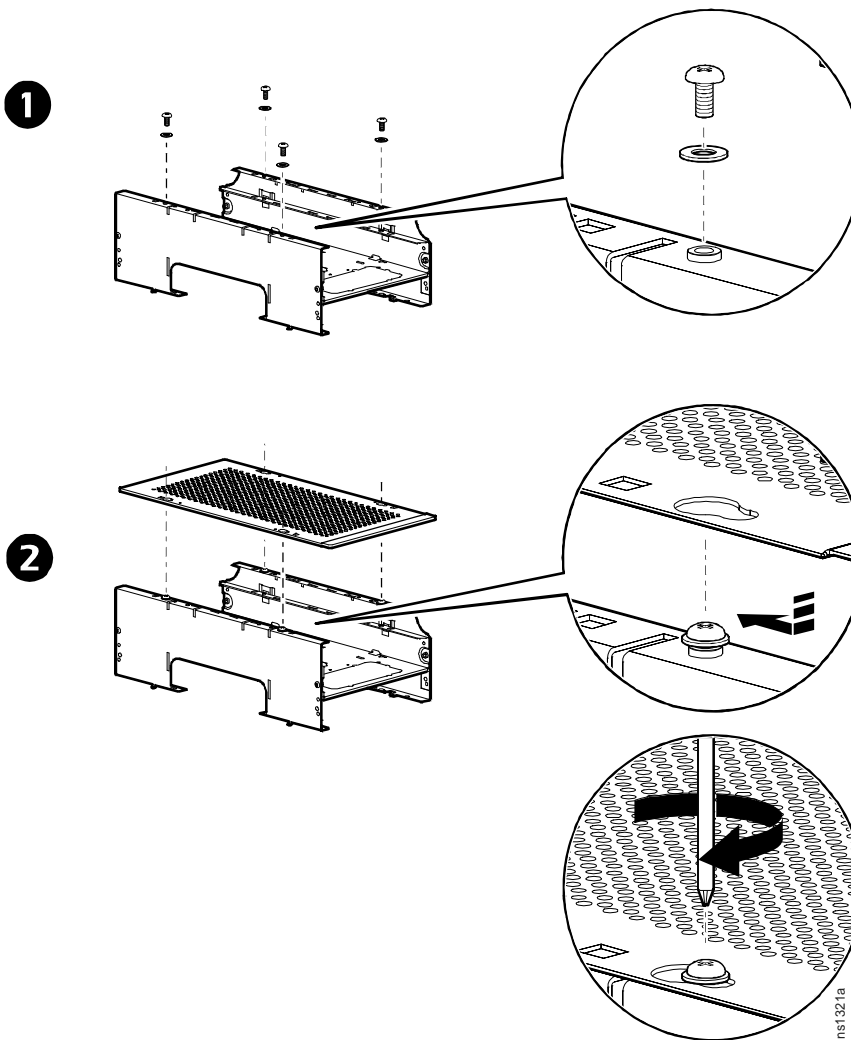

Perforated Trough Covers for the NetShelter® 600-mm or 750-mm Wide Enclosure—Installation Instructions

X8

X8

Perforated Trough Covers (AR8574) for the NetShelter 600-mm Wide Enclosure
Perforated Trough Covers (AR8575) for the NetShelter 750-mm Wide Enclosure

For additional information, see the product page on the APC Web site, www.apc.com.

Customer support and warranty information is available at the APC Web site, www.apc.com.

© 2009 American Power Conversion. All rights reserved. All APC trademarks are property of American Power Conversion. Other trademarks are property of their respective owners.

990-3351
12/2009