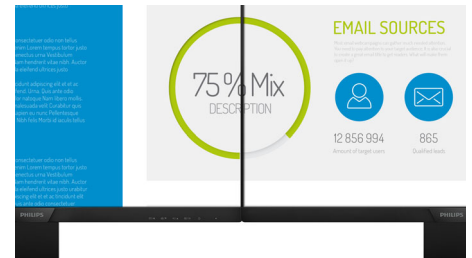

UltraNarrow Border

The new Philips displays feature ultra-narrow borders which allow for minimal distractions and maximum viewing size. Especially suited for multi-display or tiling setup like gaming, graphic design and professional applications, the ultra-narrow border display gives you the feeling of using one large display.