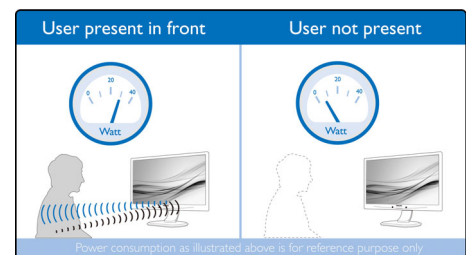

PowerSensor

PowerSensor is a built-in 'people sensor' that transmits and receives harmless infrared signals to determine if user is present and automatically reduces monitor brightness when user steps away from the desk, cutting energy costs by up to 80 percent and prolonging monitor life