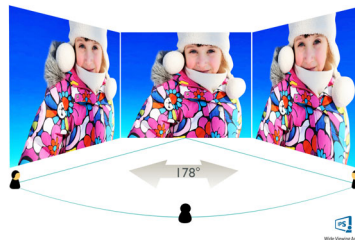

IPS technology

IPS displays use an advanced technology which gives you extra wide viewing angles of 178/178 degree, making it possible to view the display from almost any angle - even in 90 degree Pivot mode! Unlike standard TN panels, IPS displays gives you remarkably crisp images with vivid colors, making it ideal not only for Photos, movies and web browsing, but also for professional applications which demand color accuracy and consistent brightness at all times.